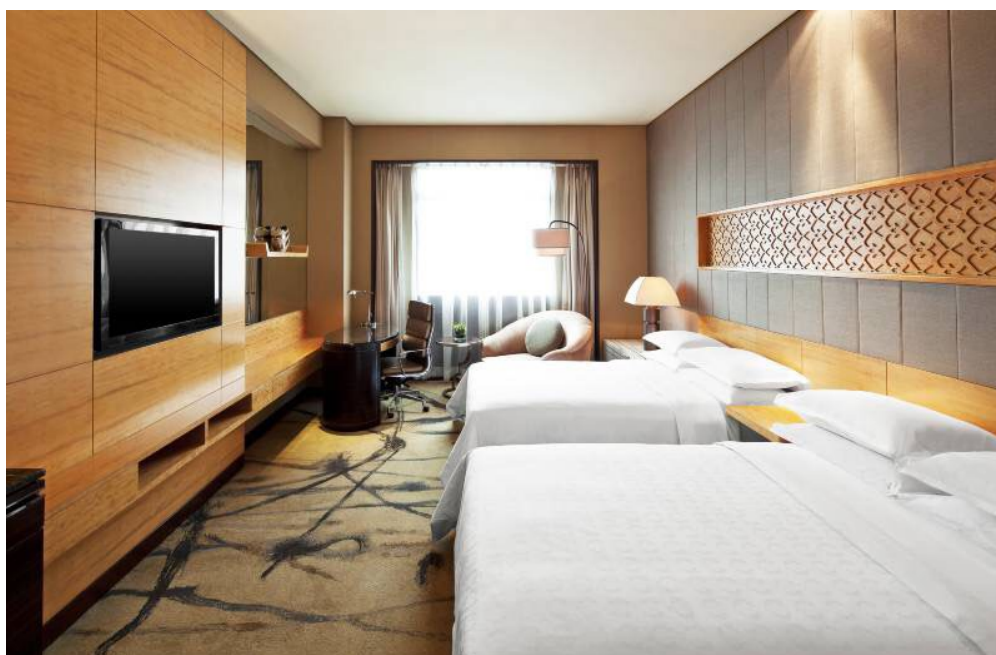

A variety of attractive studios, suites, family suites and apartment suites to meet the needs of different guests, so

that everyone can have a home experience. Sheraton's unique sleep experience allows you to relax in comfort, and high-speed Internet connection allows you to share wonderful moments with friends at any time.

### 豪华双床房

#### DELUXE TWIN ROOM

房间数量 1 间：价格：650 元/间，包含双人早餐，房间面积：40-50 平米，2 张 1.37 米单人床。

( DELUXE TWIN ROOM: RMB 650 per room, includes breakfast for 2, room size: 40-50 square meters, 2 single beds 1.37 meters wide )

### Superior apartment 2 double bedroom suites

房间数量：2 间，价格：1600 元/间，包含 4 份早餐，房间面积：  
160 平米，2 间卧室：1 张 2 米特大床及 2 张 1.37 米单人床。

(Superior apartment 2 double bedroom suites: RMB 1600 per room, including 4 breakfast, room area: 160 square meters, 2 bedrooms: 1 2 meter king bed and 2 1.37 meter single beds.)